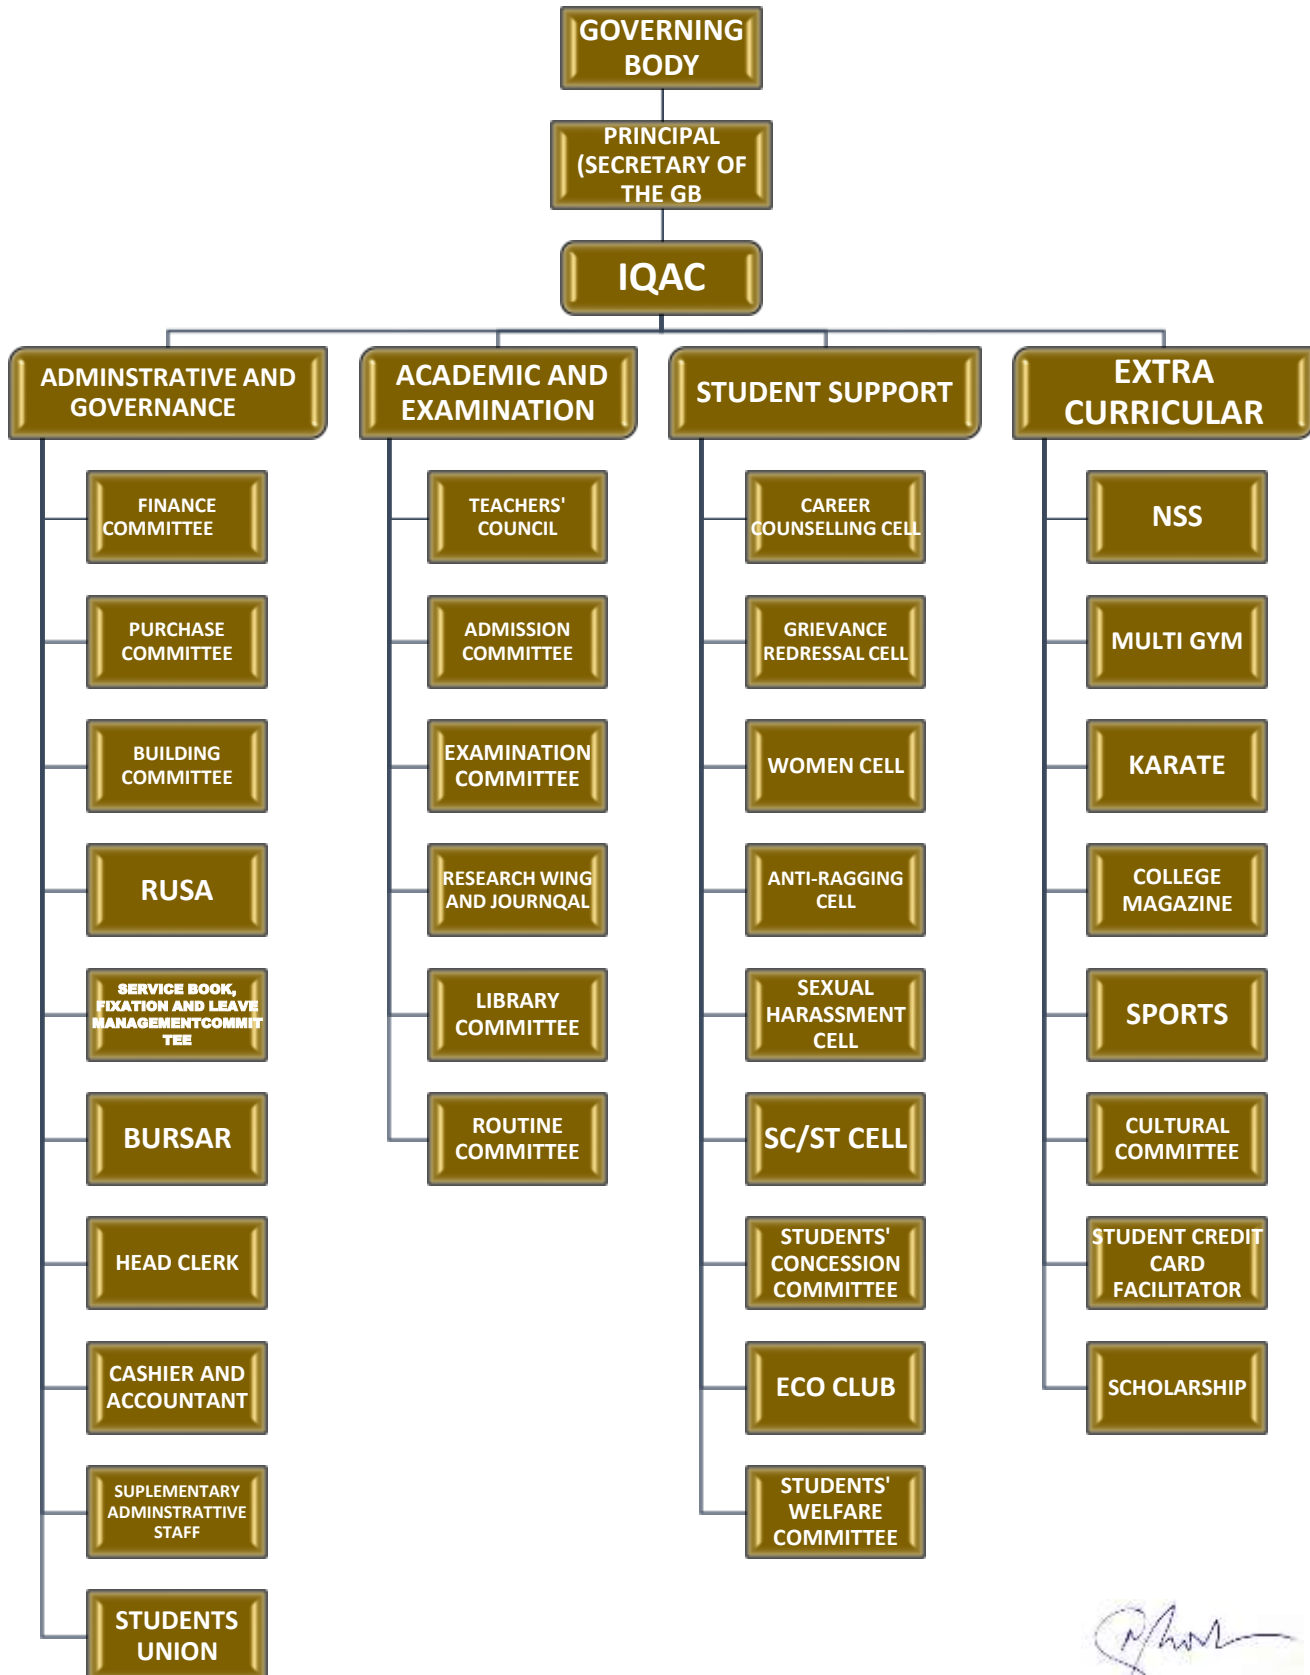

P. R. M. S. MAHAVIDYALAYA.

Baragari (P. More): P.O. : Jamboni :: Dist. : Bankura – 722150.

E-Mail: prmsmahavidyalaya@yahoo.co.in

HIERARCHY OF THE INSTITUTION

Principal
P.R.M.S. Mahavidyalaya
P.O.-Jamboni, Dist.- Bankura

E-COLLEGE [Online CAMS]

(College Administration Management System)

Company Name :**MSS**

E- COLLEGE [Online CAMS]

Online Teaching Learning Management System (L M S)

STUDENT
LOGIN

TEACHERS
LOGIN

E- COLLEGE [Online CAMS]